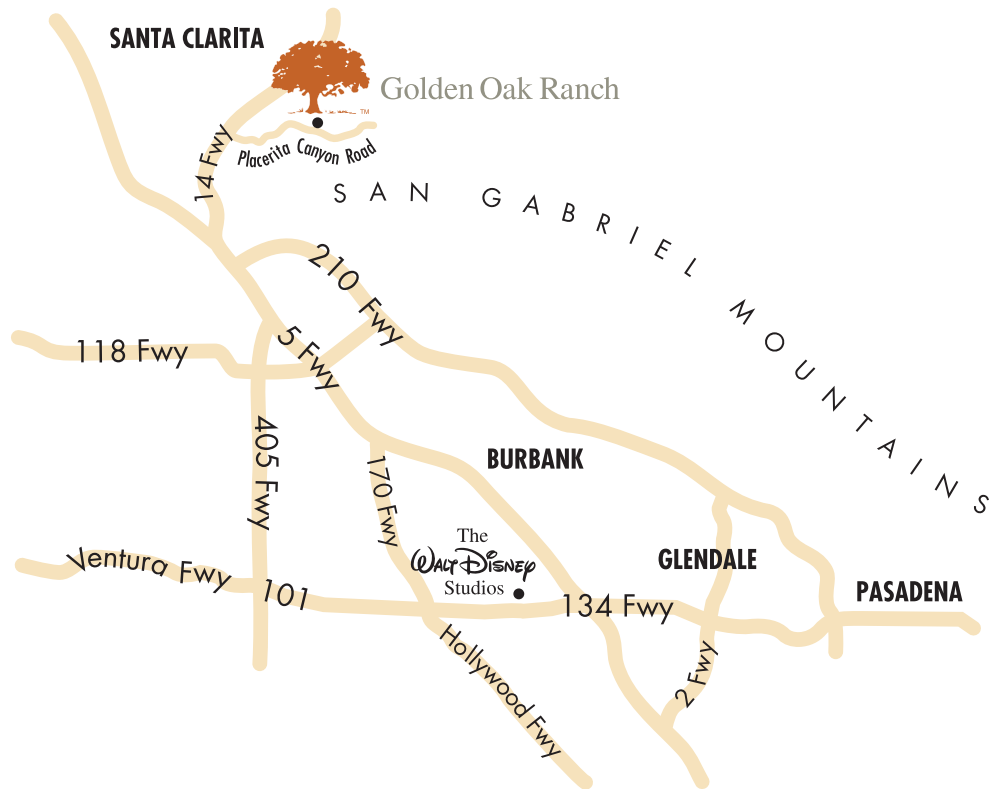

# Directions

From the Los Angeles area take Interstate 5 north to Hwy 14, the Antelope Valley Freeway. Proceed north on the 14 Freeway to Placerita Canyon Road. Exit, turn right, proceed 3/4 of a mile and the gate to the Golden Oak Ranch will be on your left.

The Golden Oak Ranch is a full-service production facility and is also home to an abundance of wildlife which have adapted to the production crews that work on the Ranch. In order to preserve this unique environment, please do not exceed 15 MPH when driving at the Ranch.

## Golden Oak Ranch

19802 Placerita Canyon Road  
Newhall, California 91321  
[www.goldenoakranch.com](http://www.goldenoakranch.com)